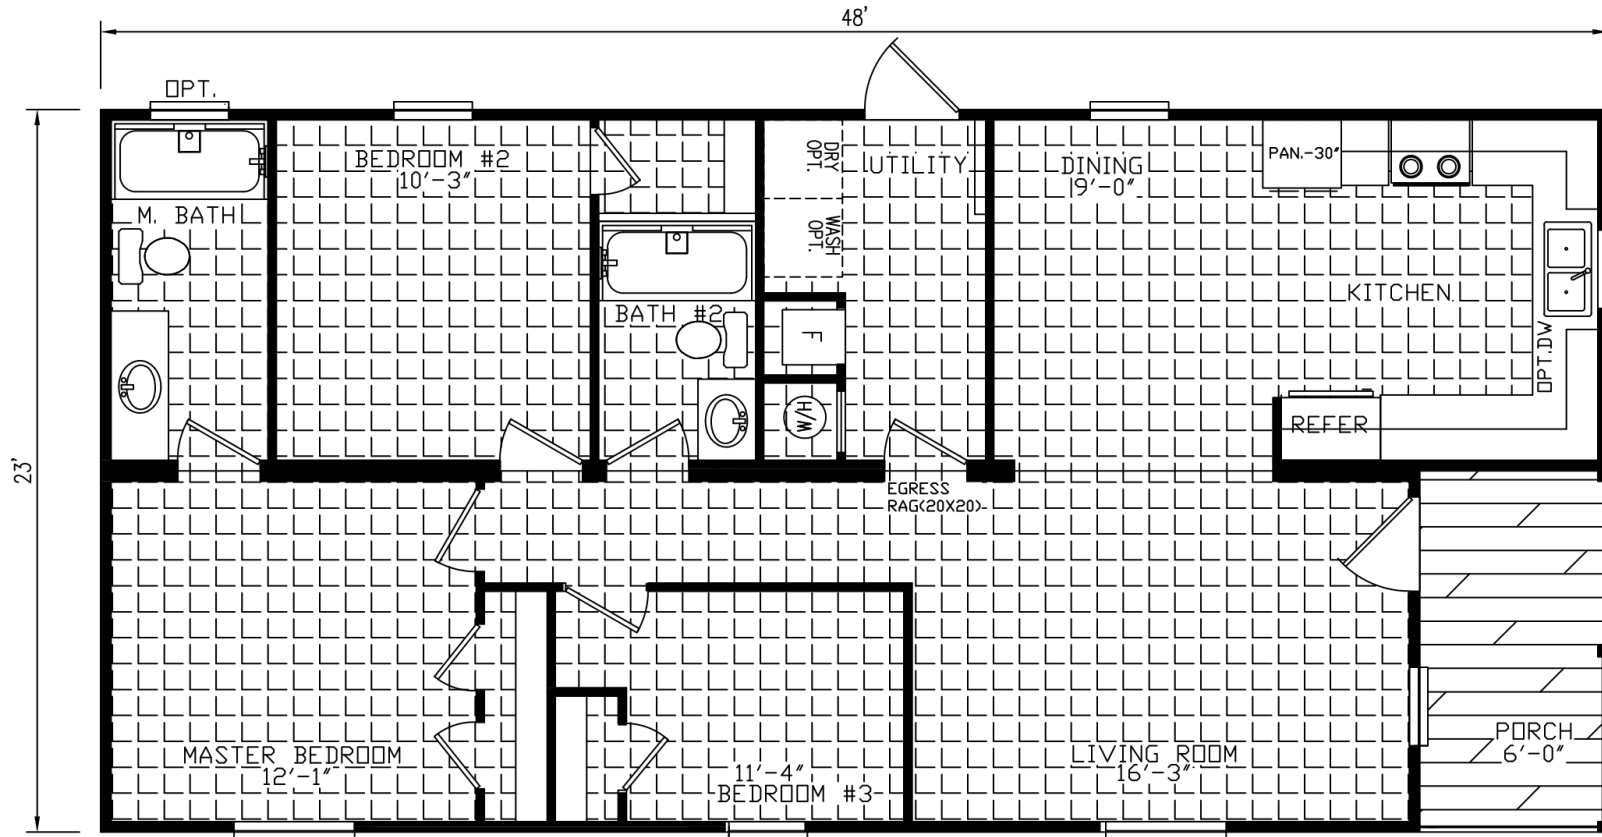

# SARASOTA (Model #244832A)

a Hamilton Home

**3** Bedroom

**2** Bathroom

**1,035** Square Ft.

**24 x 48**

**DISCLAIMER:** Because we are continually updating our products and process, the plans, dimensions, materials, features and other specifications shown here are subject to change without notice or obligation. Please refer to working drawings for actual dimensions. Renderings and floor plans are artist's depictions only and may vary from the completed home. Room dimensions and square footage calculations are approximate subject to industry standards. Some features shown are optional.