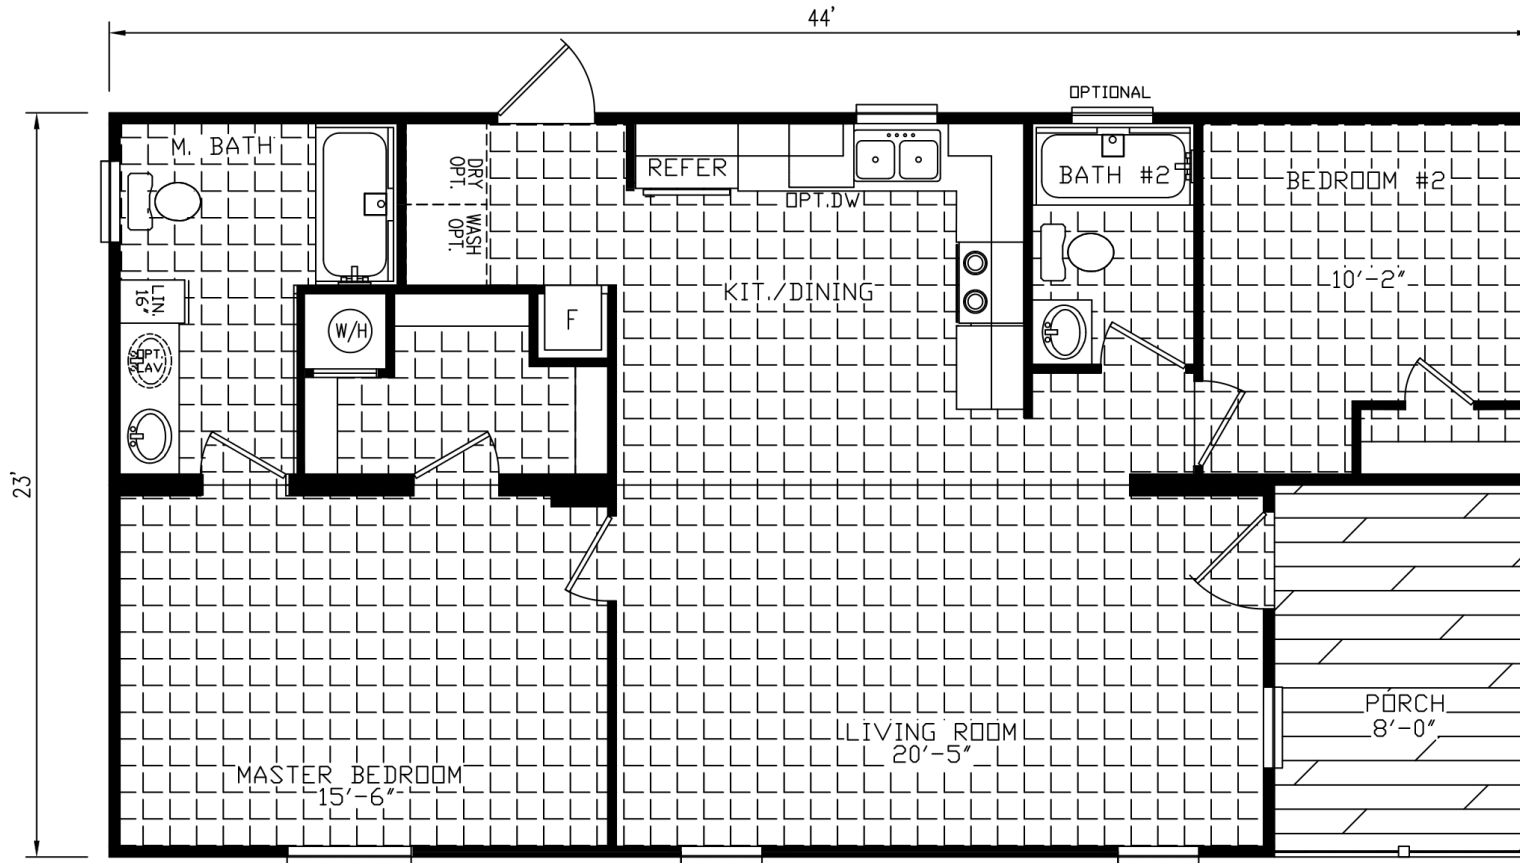

OSPREY (MODEL #244422A)

a Hamilton Home

2 Bedroom

2 Bathroom

922 Square Ft.

44x24

DISCLAIMER: Because we are continually updating our products and process, the plans, dimensions, materials, features and other specifications shown here are subject to change without notice or obligation. Please refer to working drawings for actual dimensions. Renderings and floor plans are artist's depictions only and may vary from the completed home. Room dimensions and square footage calculations are approximate subject to industry standards. Some features shown are optional.