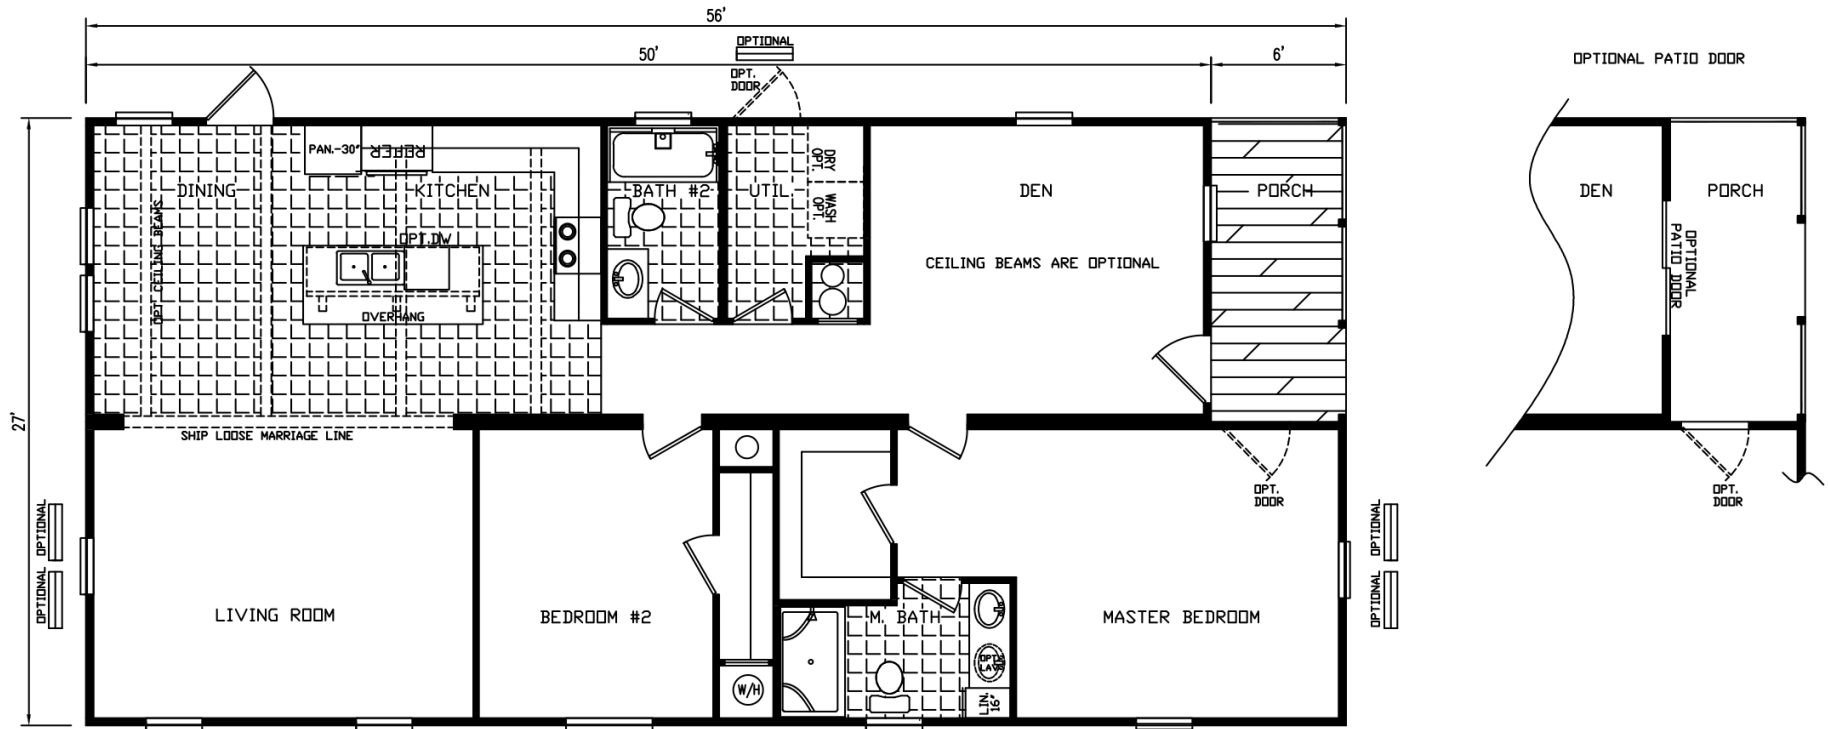

ORANGE GROVE MODEL #285622A *a Hamilton Home*

2 Bedroom

2 Bathroom

1,431 Square Ft.

28x56

For detailed information about this model or any other model, please visit us at www.HamiltonHB.com/OurHomes

DISCLAIMER: Because we are continually updating our products and process, the plans, dimensions, materials, features and other specifications shown here are subject to change without notice or obligation. Please refer to working drawings for actual dimensions. Renderings and floor plans are artist's depictions only and may vary from the completed home. Room dimensions and square footage calculations are approximate subject to industry standards. Some features shown are optional.