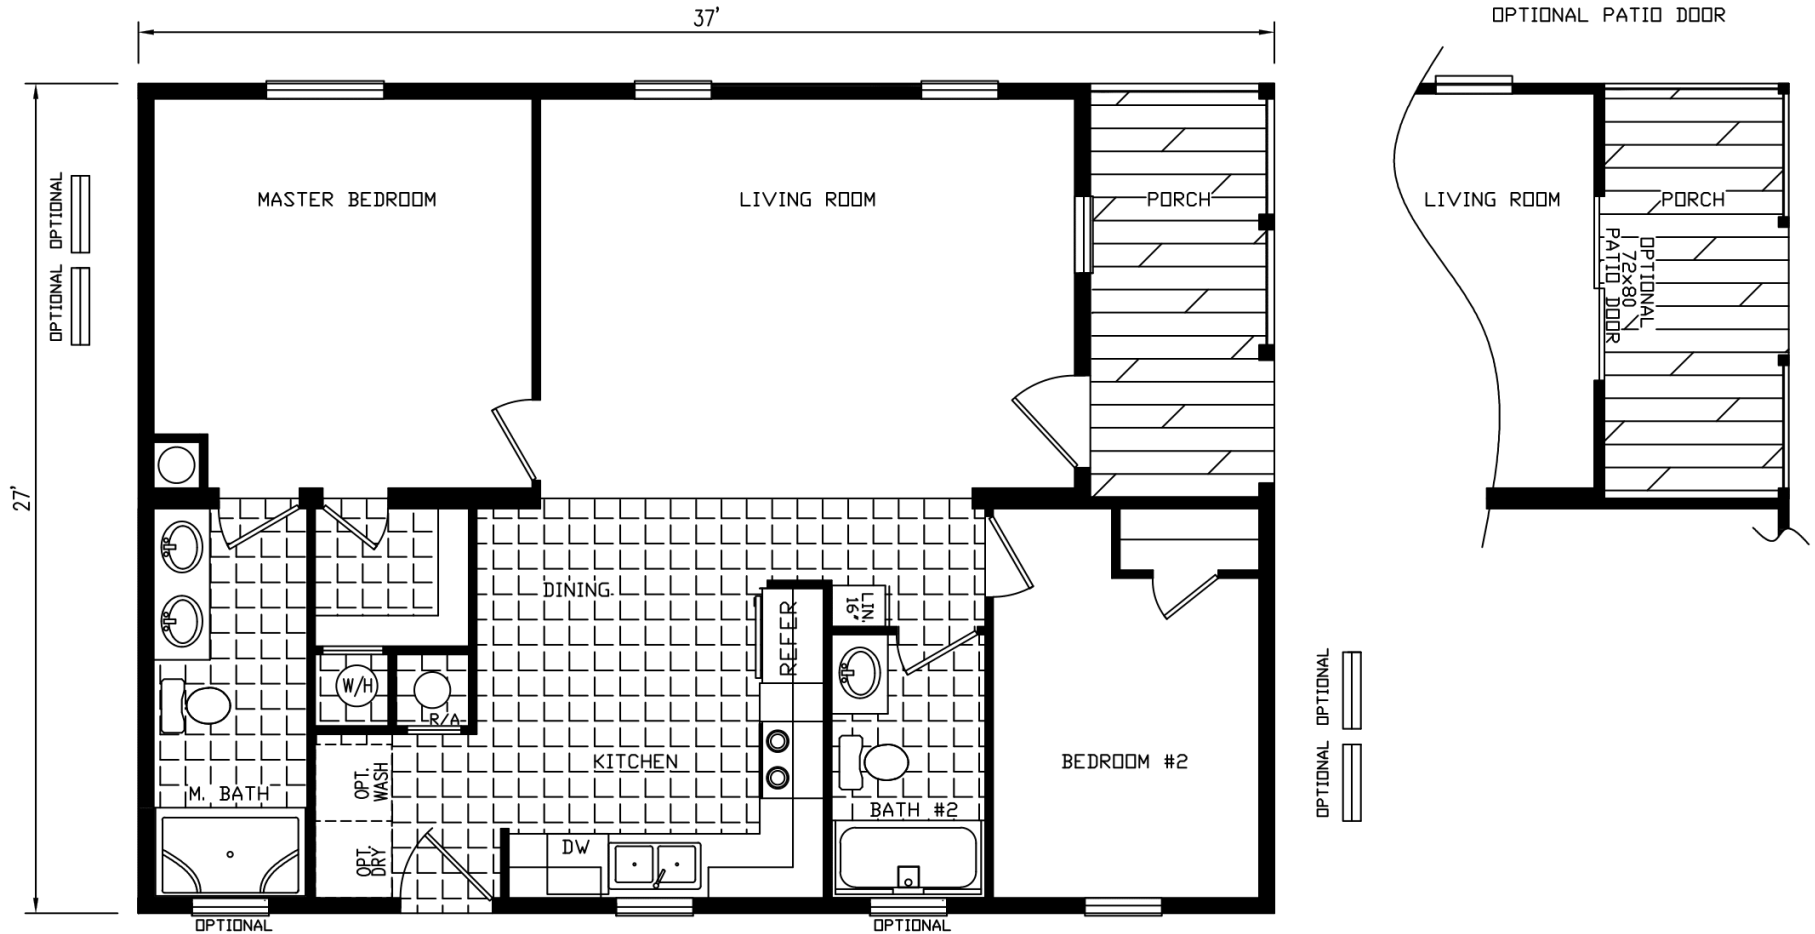

DAYTONA

MODEL #283722A

a Hamilton Home

2 Bedroom

2 Bathroom

918 Square Ft.

27x37

DISCLAIMER: Because we are continually updating our products and process, the plans, dimensions, materials, features and other specifications shown here are subject to change without notice or obligation. Please refer to working drawings for actual dimensions. Renderings and floor plans are artist's depictions only and may vary from the completed home. Room dimensions and square footage calculations are approximate subject to industry standards. Some features shown are optional.