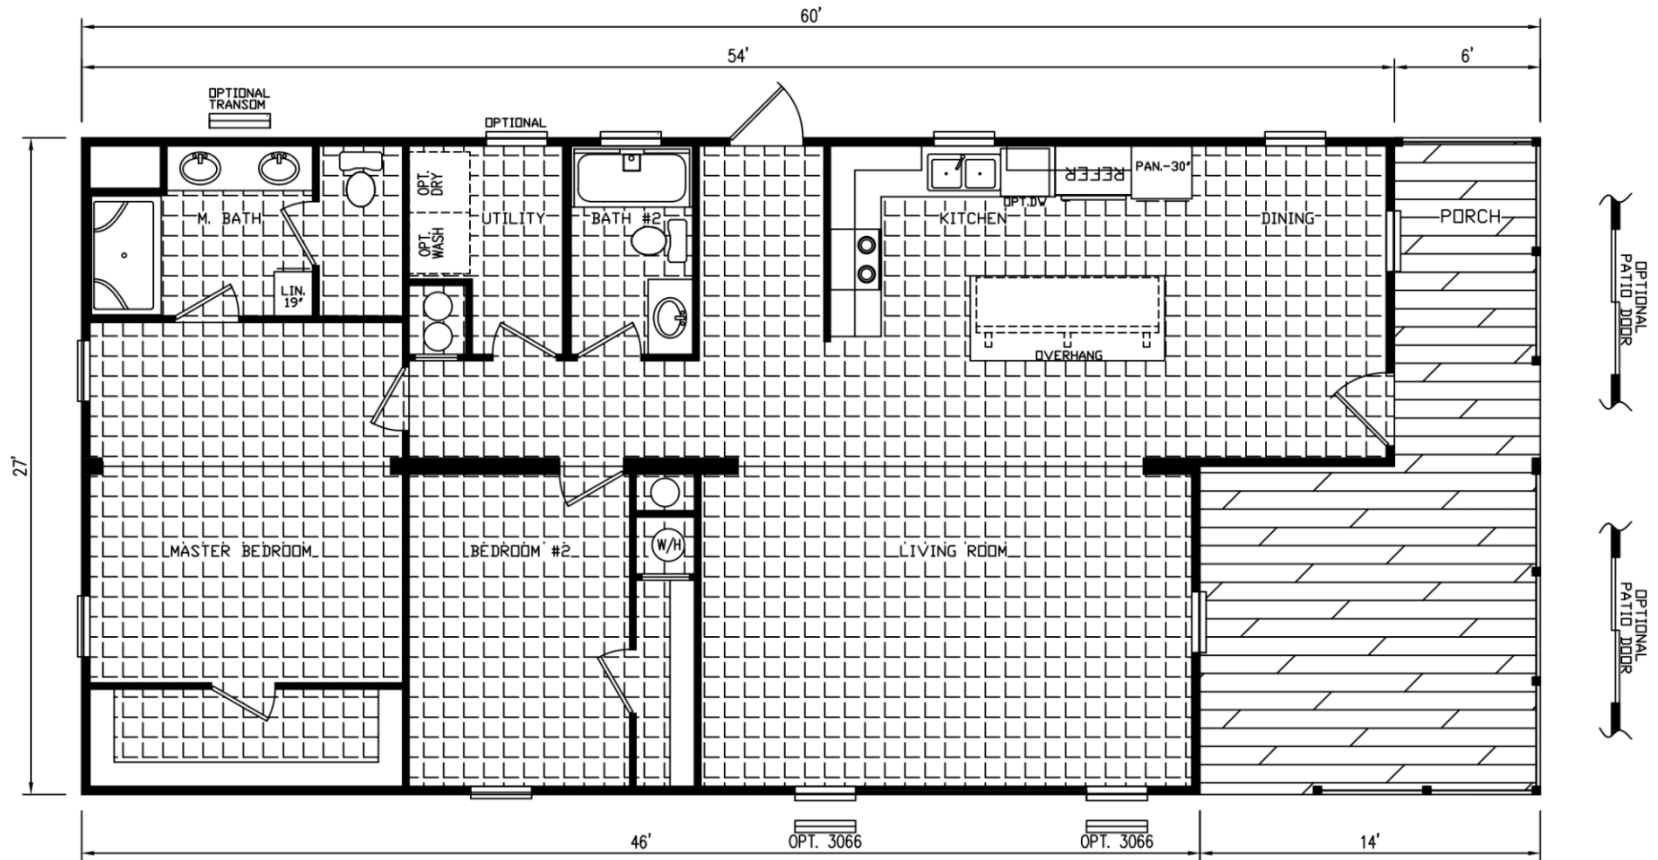

CAPE CORAL

MODEL #286022A

a Hamilton Home

2 Bedroom

2 Bathroom

1,410 Square Ft.

28x60

DISCLAIMER: Because we are continually updating our products and process, the plans, dimensions, materials, features and other specifications shown here are subject to change without notice or obligation. Please refer to working drawings for actual dimensions. Renderings and floor plans are artist's depictions only and may vary from the completed home. Room dimensions and square footage calculations are approximate subject to industry standards. Some features shown are optional.