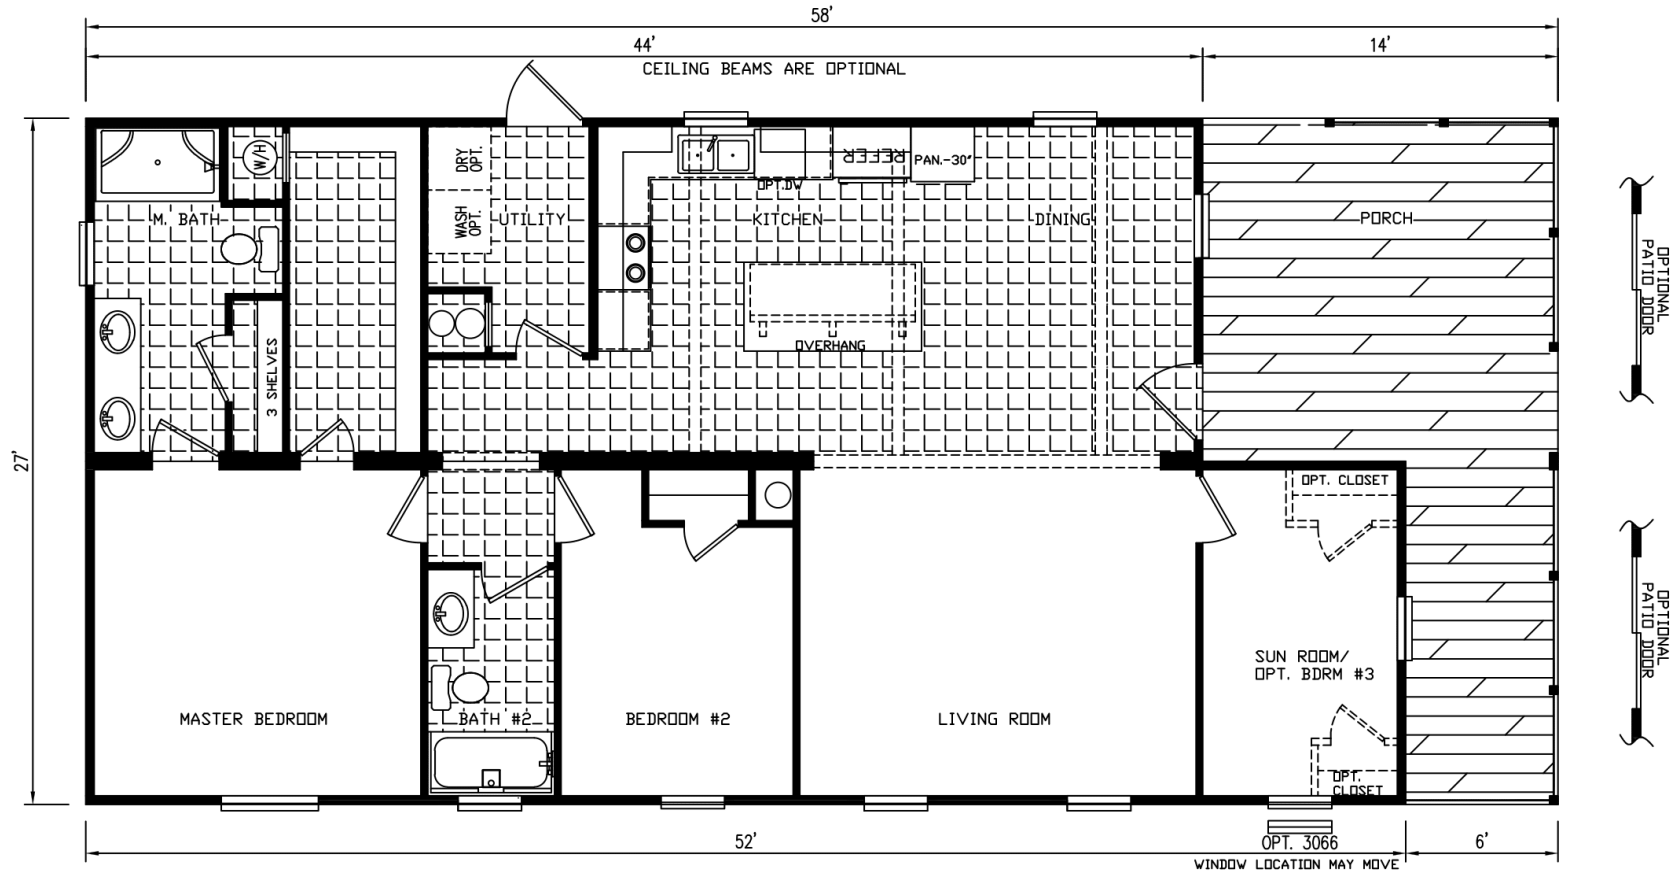

# BAYSHORE

MODEL #285822A

a Hamilton Home

2\* Bedroom

2 Bathroom

1,296 Square Ft.

28x58

**DISCLAIMER:** Because we are continually updating our products and process, the plans, dimensions, materials, features and other specifications shown here are subject to change without notice or obligation. Please refer to working drawings for actual dimensions. Renderings and floor plans are artist's depictions only and may vary from the completed home. Room dimensions and square footage calculations are approximate subject to industry standards. Some features shown are optional.