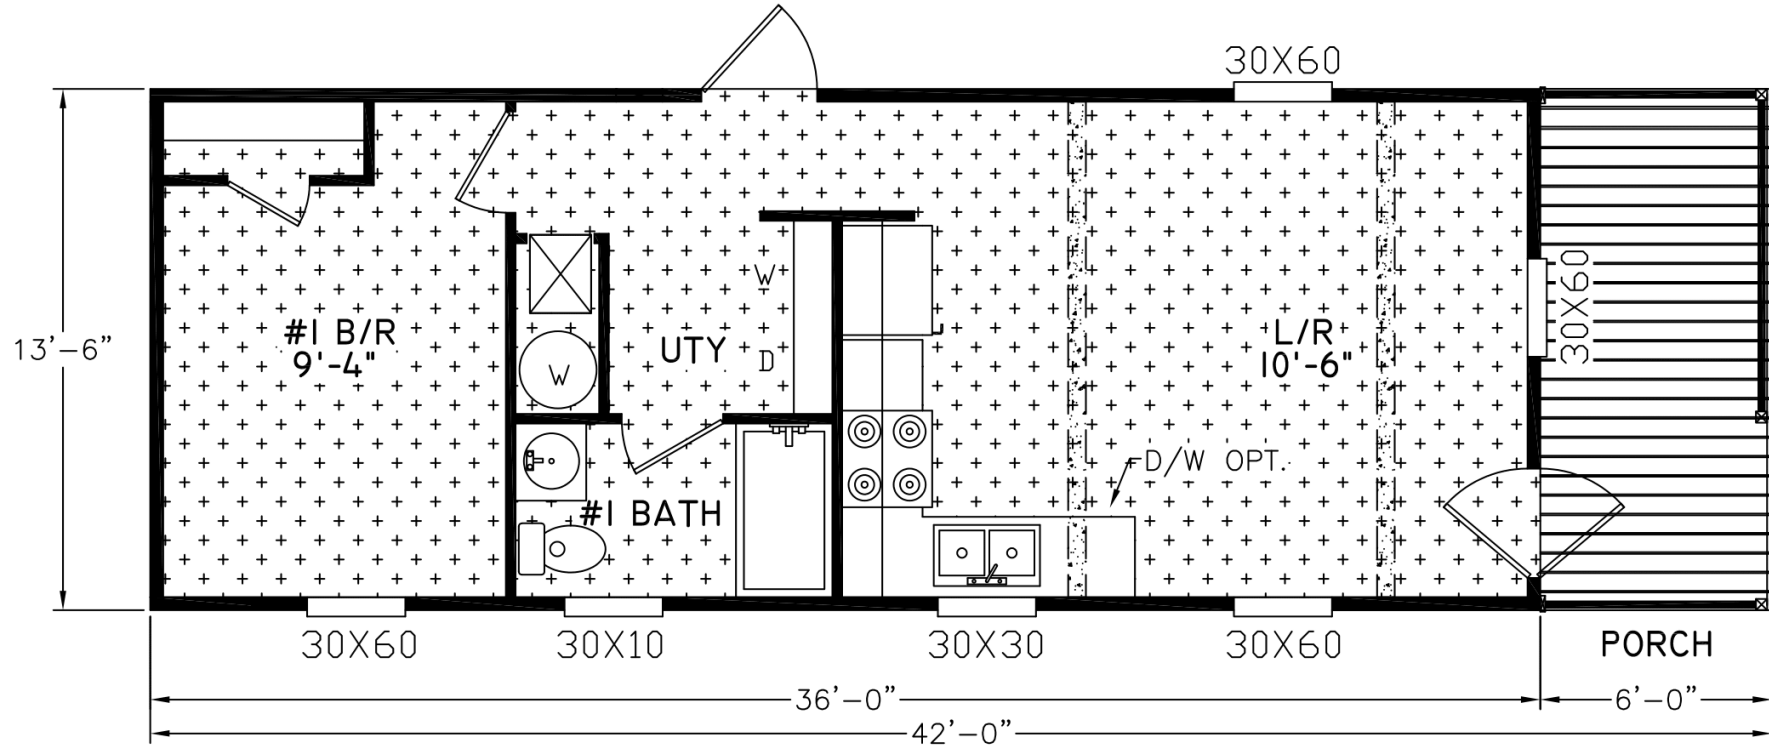

Cypress Lake (Model 144211A)

a Hamilton Home

1 Bedroom

1 Bathroom

486 Square Ft.

14 x 46

DISCLAIMER: Because we are continually updating our products and process, the plans, dimensions, materials, features and other specifications shown here are subject to change without notice or obligation. Please refer to working drawings for actual dimensions. Renderings and floor plans are artist's depictions only and may vary from the completed home. Room dimensions and square footage calculations are approximate subject to industry standards. Some features shown are optional.