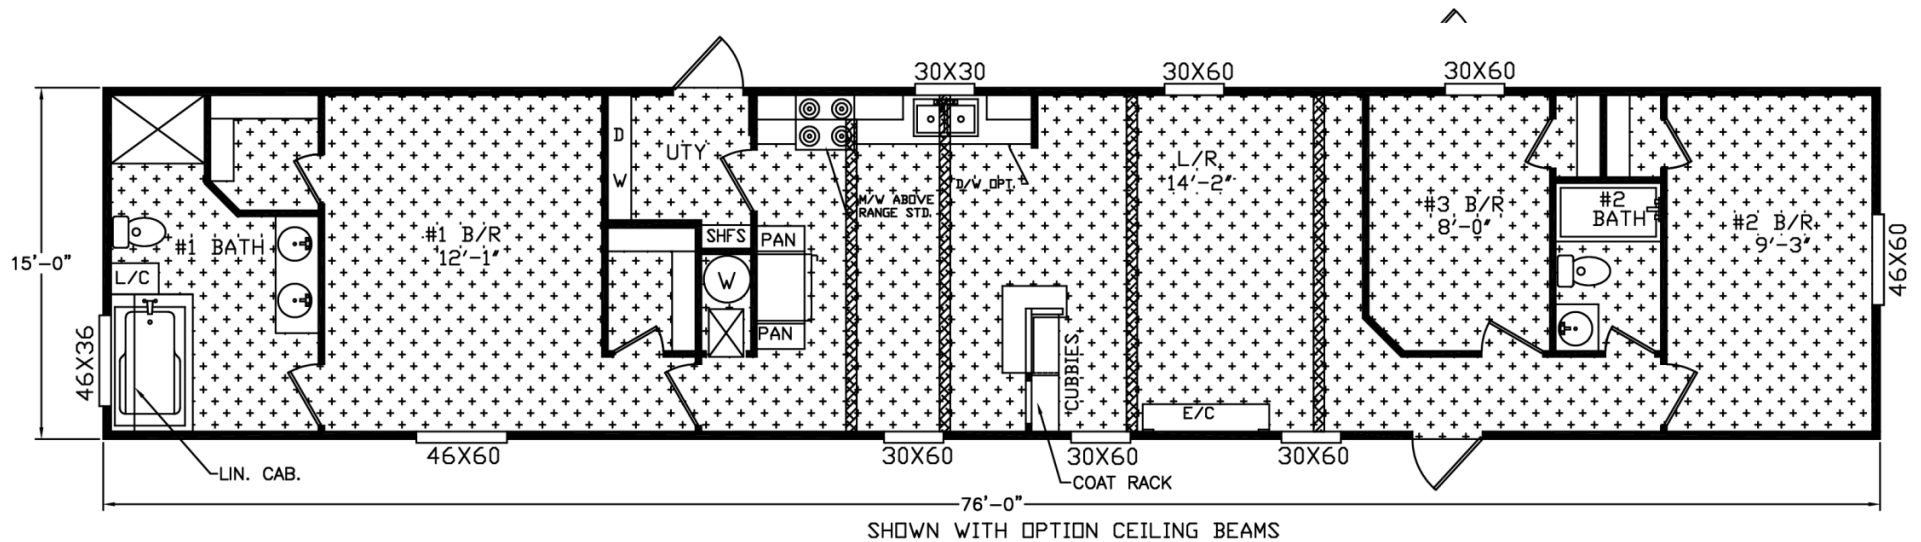

# Springfield

MODEL 167632S

**3 BEDROOMS | 2 BATHROOMS | 1,140 SQUARE FEET**

For detailed information about this model or any other model, please visit us at [www.HamiltonHB.com/OurHomes](http://www.HamiltonHB.com/OurHomes)

**DISCLAIMER:** Because we are continually updating our products and process, the plans, dimensions, materials, features and other specifications shown here are subject to change without notice or obligation. Please refer to working drawings for actual dimensions. Renderings and floor plans are artist's depictions only and may vary from the completed home. Room dimensions and square footage calculations are approximate subject to industry standards. Some features shown are optional.