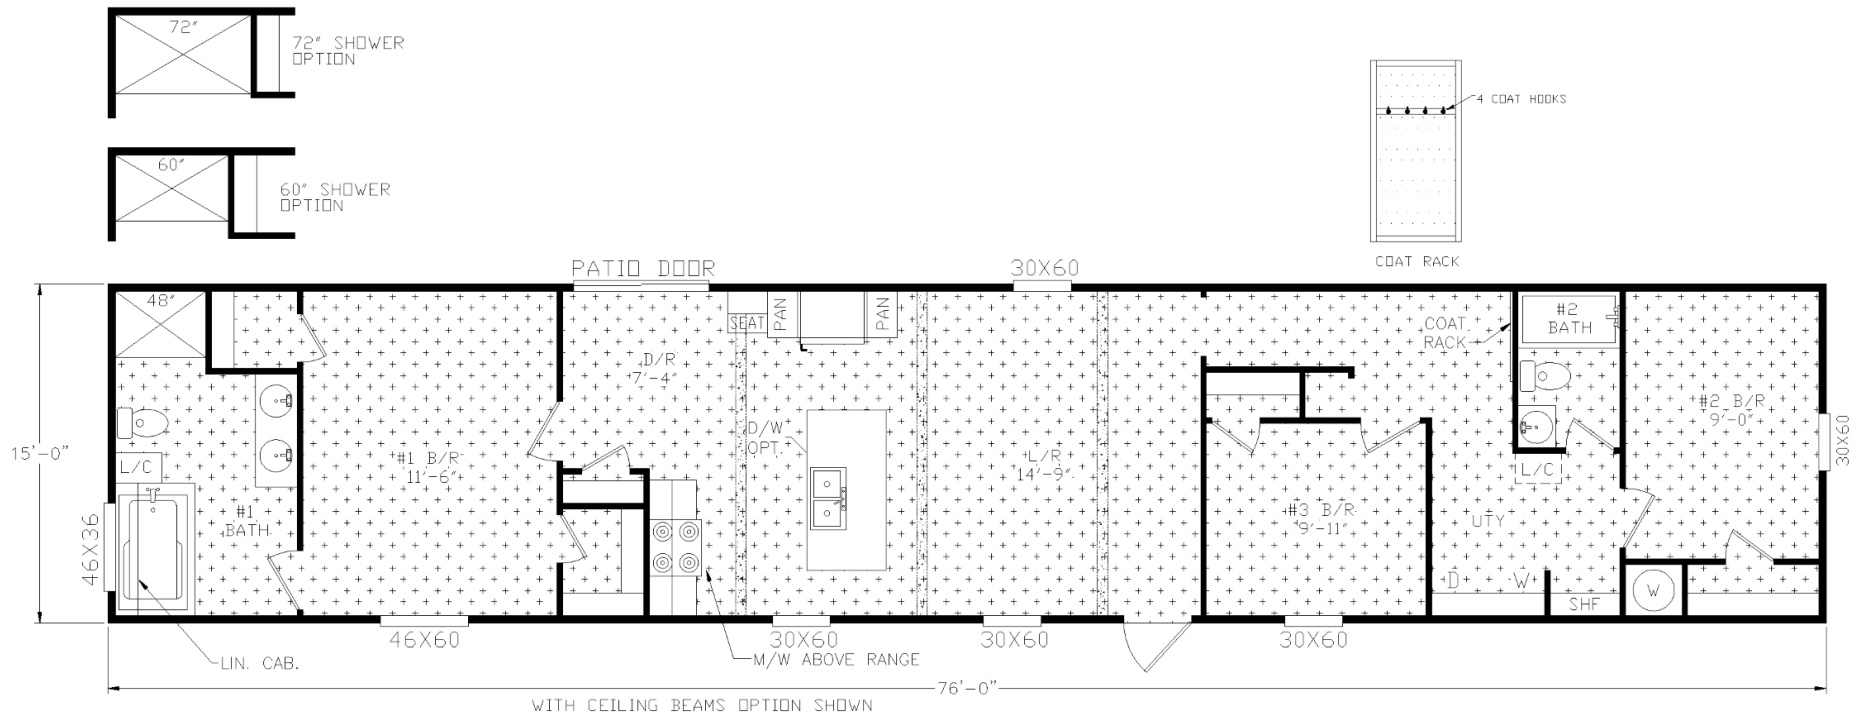

the Capital SERIES

Hartford

MODEL 167632M

3 BEDROOMS | 2 BATHROOMS | 1,140 SQUARE FEET

For detailed information about this model or any other model, please visit us at www.HamiltonHB.com/OurHomes

DISCLAIMER: Because we are continually updating our products and process, the plans, dimensions, materials, features and other specifications shown here are subject to change without notice or obligation. Please refer to working drawings for actual dimensions. Renderings and floor plans are artist's depictions only and may vary from the completed home. Room dimensions and square footage calculations are approximate subject to industry standards. Some features shown are optional.