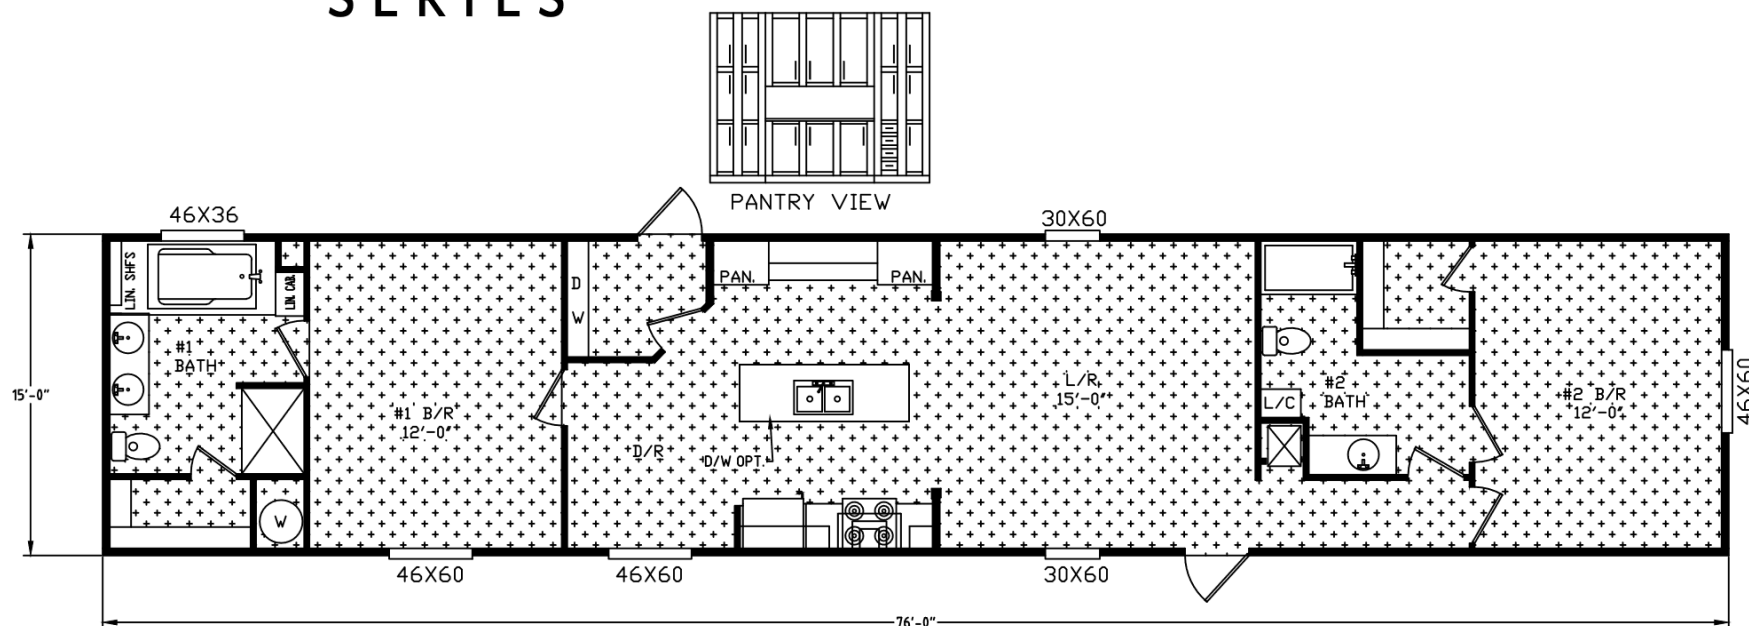

the *Capital* SERIES

Richmond 2BR MODEL 167622B

2 BEDROOMS | 2 BATHROOMS | 1,140 SQUARE FEET

For detailed information about this model or any other model, please visit us at www.HamiltonHB.com/OurHomes

DISCLAIMER: Because we are continually updating our products and process, the plans, dimensions, materials, features and other specifications shown here are subject to change without notice or obligation. Please refer to working drawings for actual dimensions. Renderings and floor plans are artist's depictions only and may vary from the completed home. Room dimensions and square footage calculations are approximate subject to industry standards. Some features shown are optional.