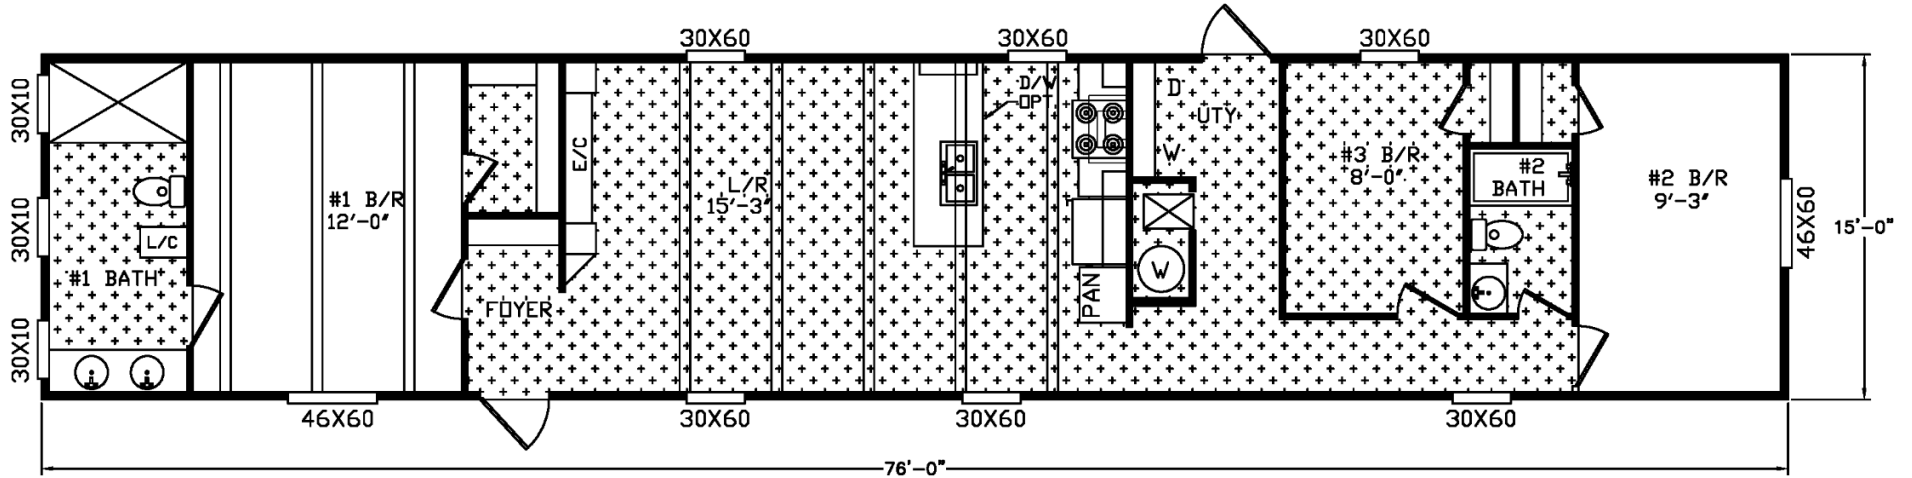

the Capital SERIES

Athens

MODEL 167632H

OPTION CEILING BEAMS SHOWN

3 BEDROOMS | 2 BATHROOMS | 1,140 SQUARE FEET

For detailed information about this model or any other model, please visit us at www.HamiltonHB.com/OurHomes

DISCLAIMER: Because we are continually updating our products and process, the plans, dimensions, materials, features and other specifications shown here are subject to change without notice or obligation. Please refer to working drawings for actual dimensions. Renderings and floor plans are artist's depictions only and may vary from the completed home. Room dimensions and square footage calculations are approximate subject to industry standards. Some features shown are optional.