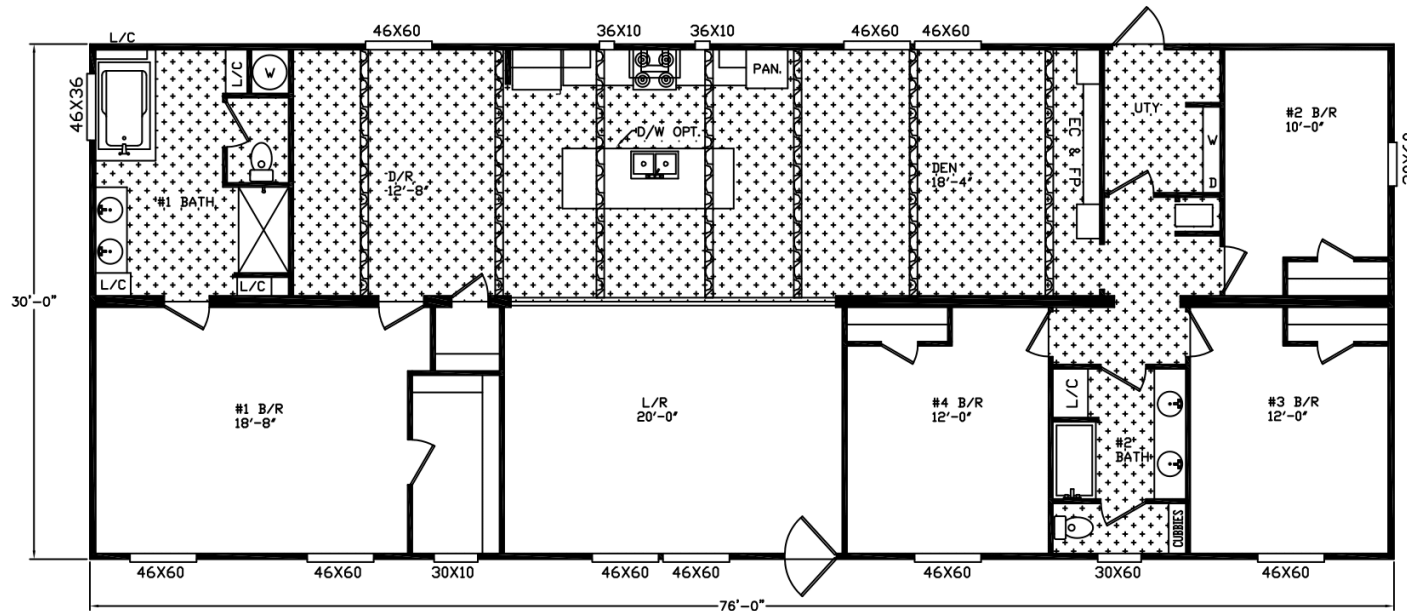

floor plan shown with optional ceiling beams

**optional shower configuration also available in master bath*

4
Bedrooms

2
Bathrooms

2,280
Square Feet

For detailed information about this model or any other model, please visit us at www.HamiltonHB.com/OurHomes

DISCLAIMER: Because we are continually updating our products and process, the plans, dimensions, materials, features and other specifications shown here are subject to change without notice or obligation. Please refer to working drawings for actual dimensions. Renderings and floor plans are artist's depictions only and may vary from the completed home. Room dimensions and square footage calculations are approximate subject to industry standards. Some features shown are optional.