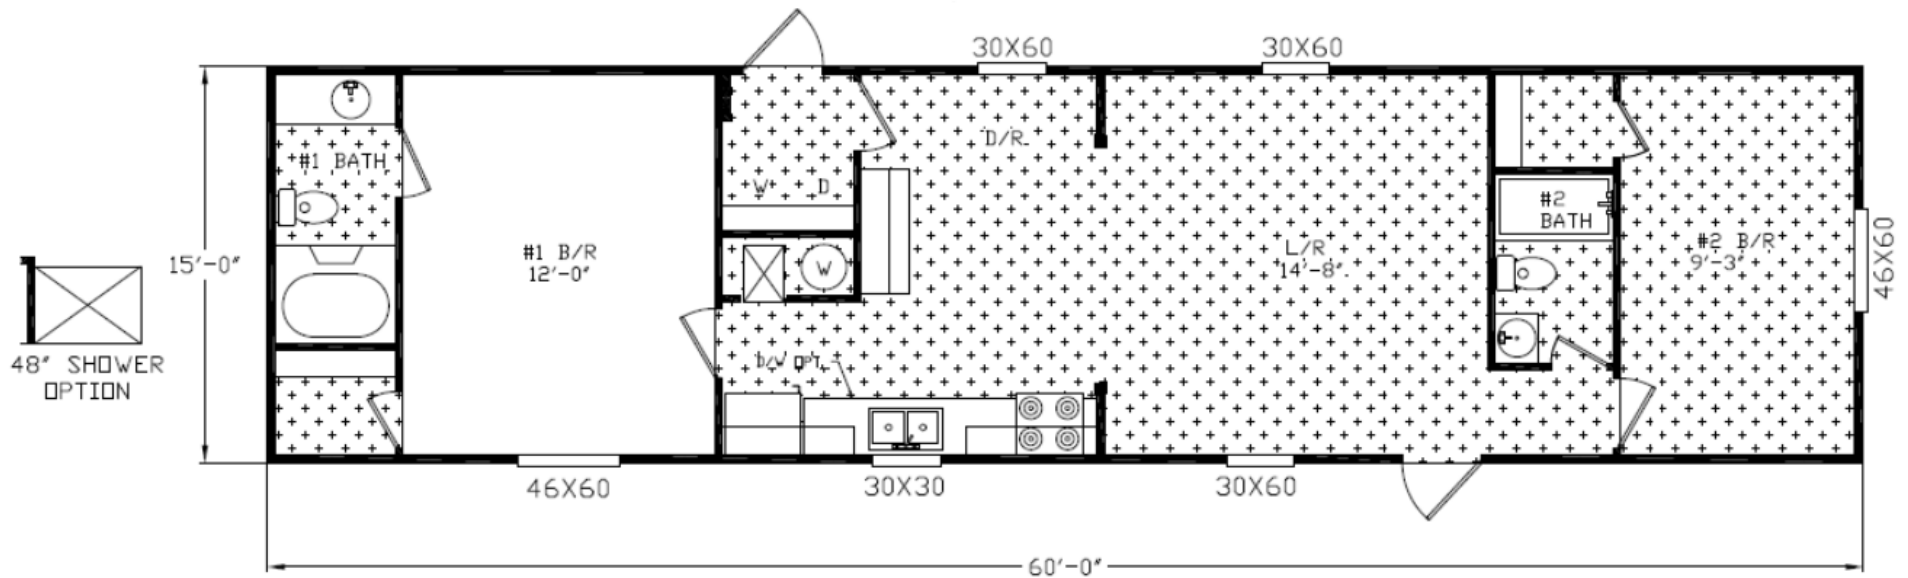

THE COMMUNITY SERIES

Weston

MODEL 166022A

2 BEDROOMS | 2 BATHROOMS | 900 SQUARE FEET

For detailed information about this model or any other model, please visit us at www.HamiltonHB.com/OurHomes

DISCLAIMER: Because we are continually updating our products and process, the plans, dimensions, materials, features and other specifications shown here are subject to change without notice or obligation. Please refer to working drawings for actual dimensions. Renderings and floor plans are artist's depictions only and may vary from the completed home. Room dimensions and square footage calculations are approximate subject to industry standards. Some features shown are optional.