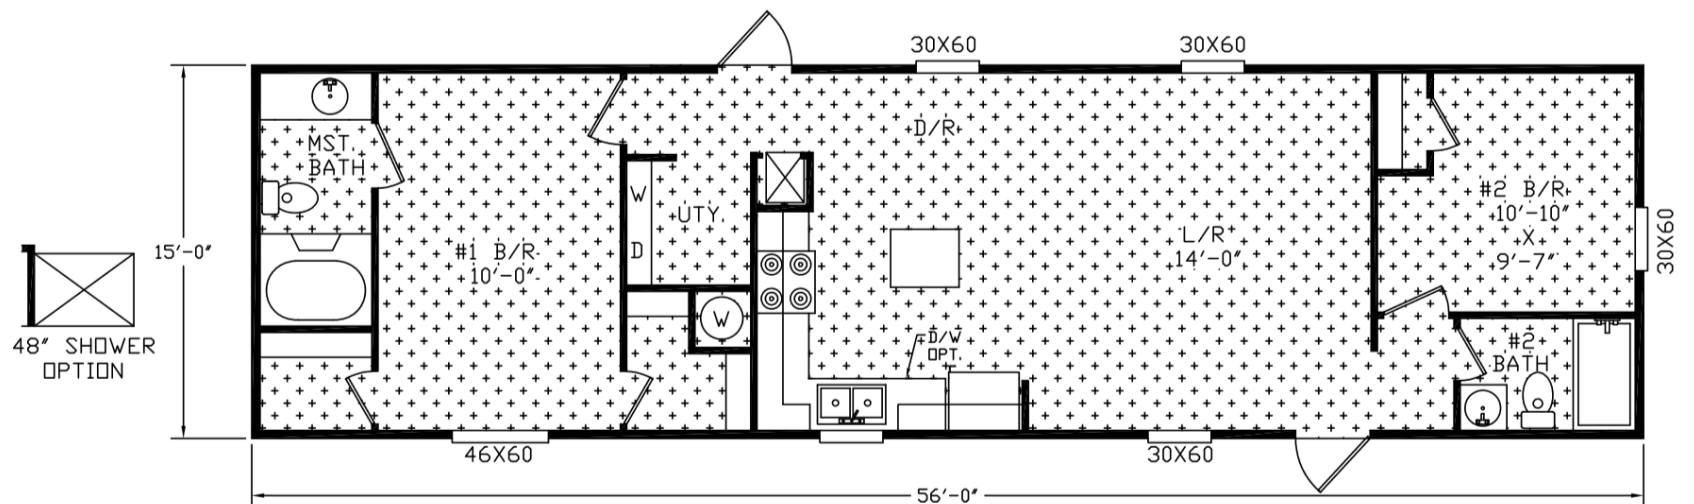

the **Capital** SERIES

Topeka

MODEL 165622A

2 BEDROOMS | 2 BATHROOMS | 840 SQUARE FEET

For detailed information about this model or any other model, please visit us at www.HamiltonHB.com/OurHomes

DISCLAIMER: Because we are continually updating our products and process, the plans, dimensions, materials, features and other specifications shown here are subject to change without notice or obligation. Please refer to working drawings for actual dimensions. Renderings and floor plans are artist's depictions only and may vary from the completed home. Room dimensions and square footage calculations are approximate subject to industry standards. Some features shown are optional.