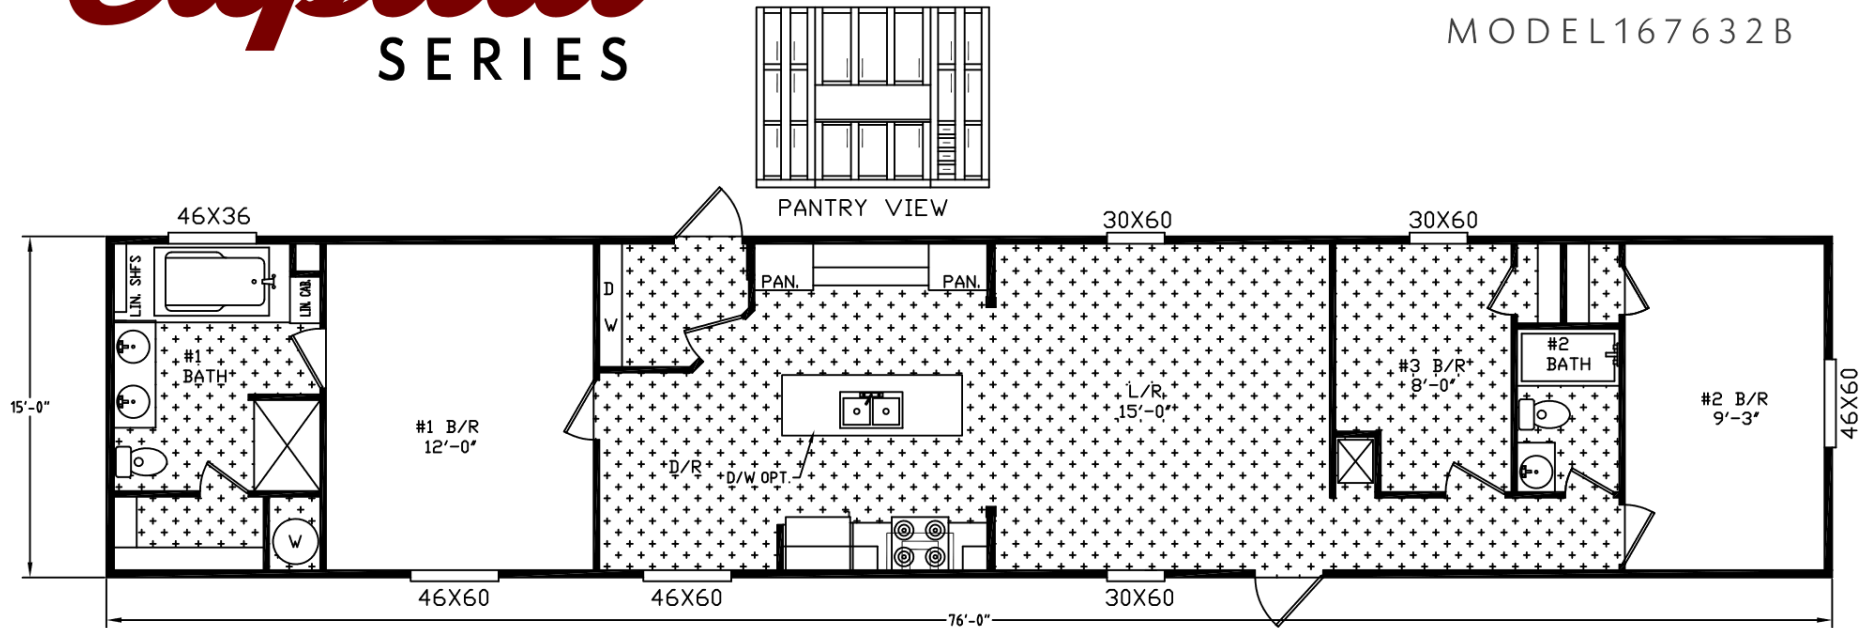

the **Capital** SERIES

Richmond

MODEL 167632B

3 BEDROOMS | 2 BATHROOMS | 1,140 SQUARE FEET

For detailed information about this model or any other model, please visit us at www.HamiltonHB.com/OurHomes

DISCLAIMER: Because we are continually updating our products and process, the plans, dimensions, materials, features and other specifications shown here are subject to change without notice or obligation. Please refer to working drawings for actual dimensions. Renderings and floor plans are artist's depictions only and may vary from the completed home. Room dimensions and square footage calculations are approximate subject to industry standards. Some features shown are optional.