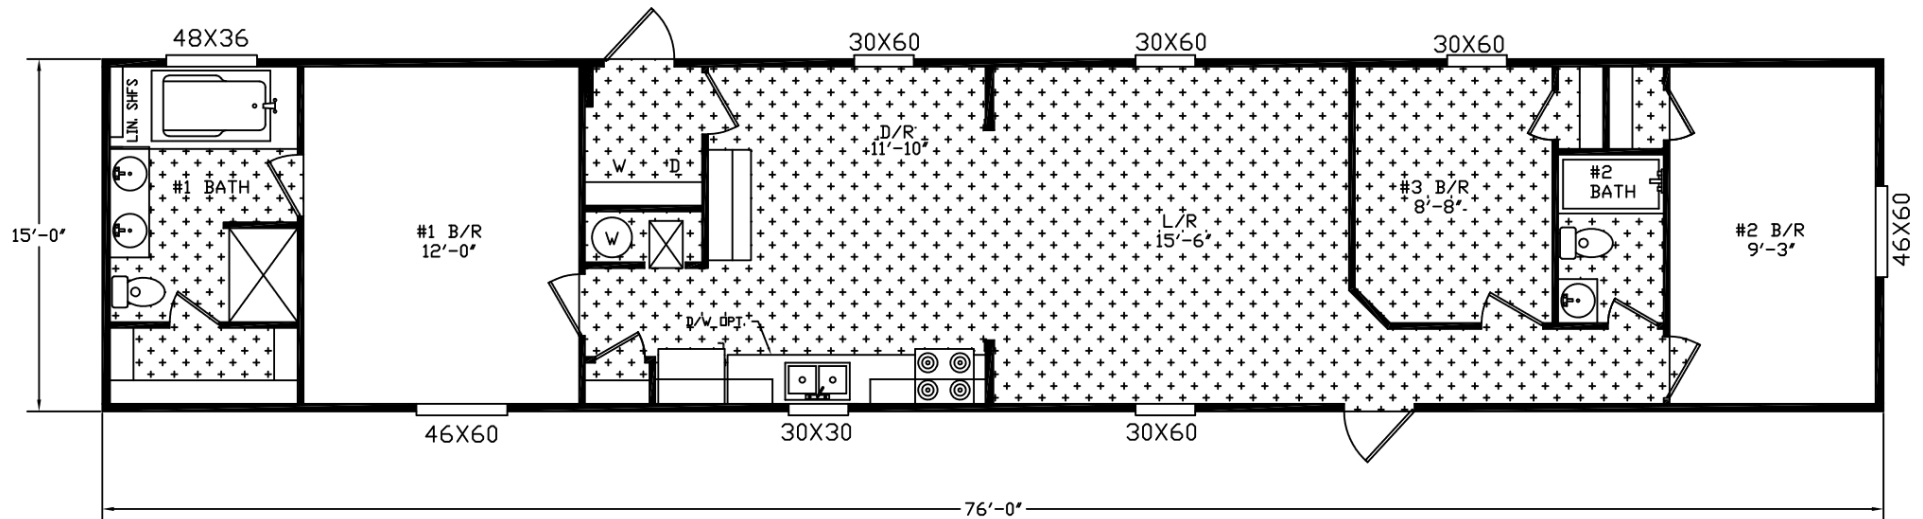

the **Capital** SERIES

Dover
MODEL167632D

3 BEDROOMS | 2 BATHROOMS | 1,140 SQUARE FEET

For detailed information about this model or any other model, please visit us at www.HamiltonHB.com/OurHomes

DISCLAIMER: Because we are continually updating our products and process, the plans, dimensions, materials, features and other specifications shown here are subject to change without notice or obligation. Please refer to working drawings for actual dimensions. Renderings and floor plans are artist's depictions only and may vary from the completed home. Room dimensions and square footage calculations are approximate subject to industry standards. Some features shown are optional.